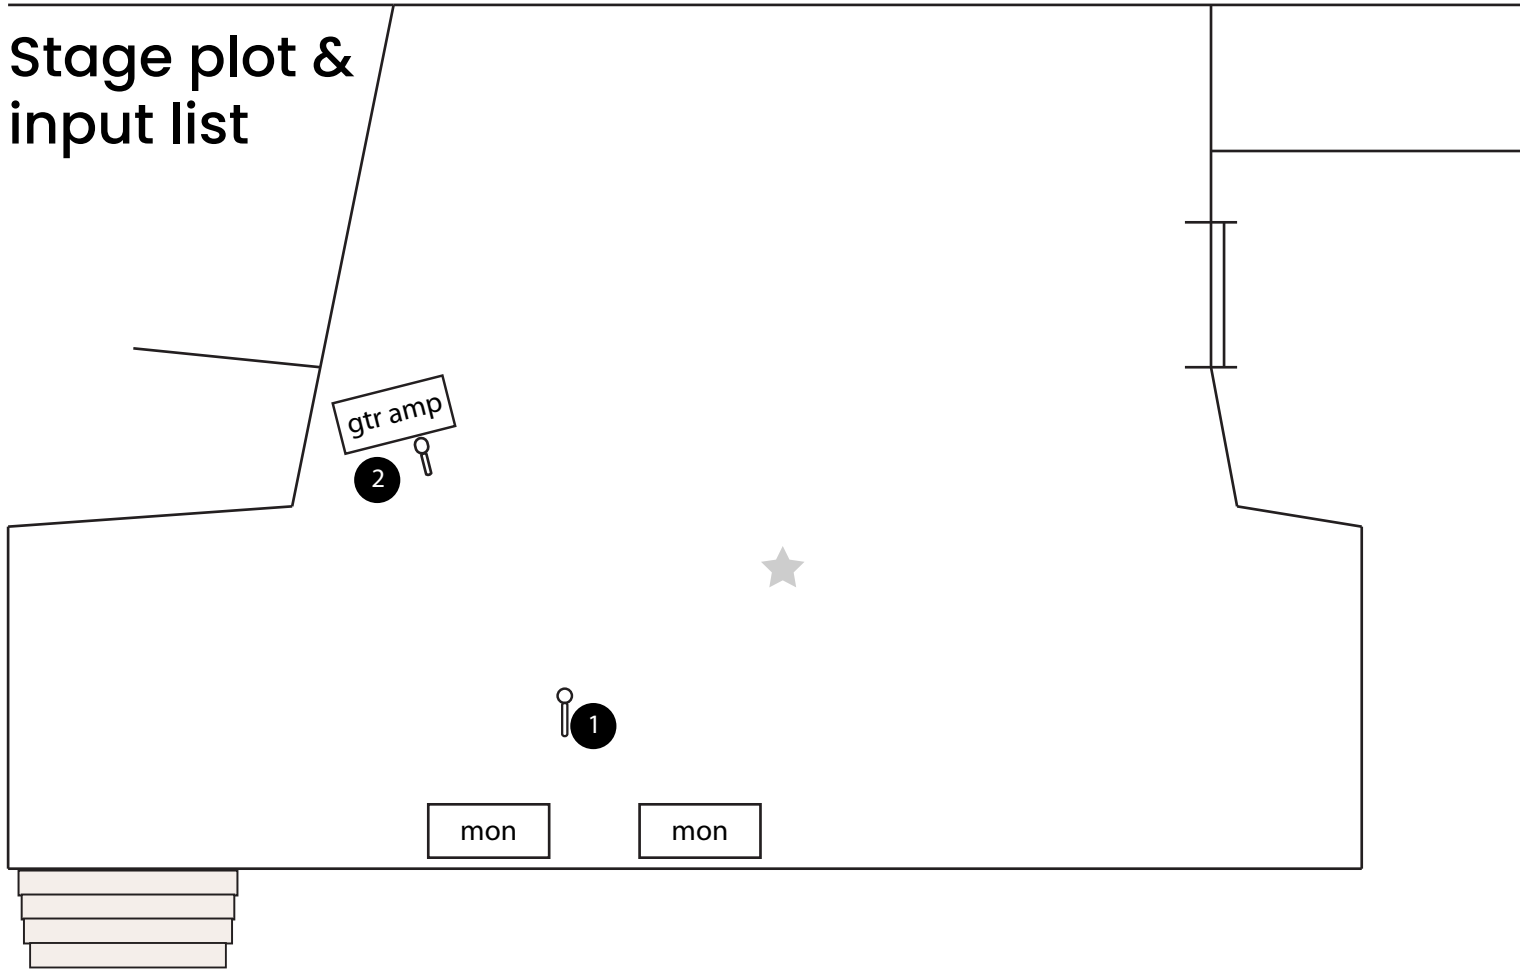

MYRRH LARSEN

Stage plot & input list

- 1 Vocal mic on boom stand Sennheiser E935
- 2 Rhythm Guitar - Vox amp Sennheiser E906 or E609

Request an area of stage DSC clear for dance performance